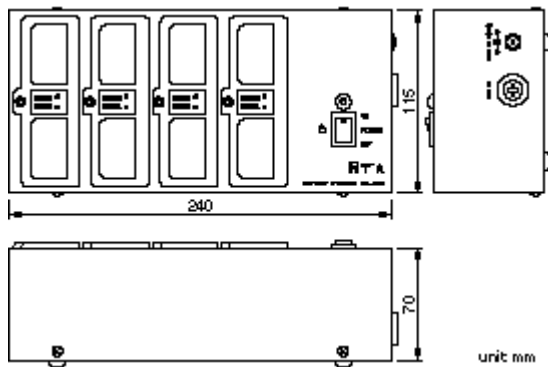

BC-900 Battery Charger

The BC-900 is a dedicated battery charger for the BP-900 (optional) used in the Chairman Units, and Delegate Units. It permits up to 8 batteries to be simultaneously charged within up to 5 hours.

Spec.

Power Source	100 - 240 V AC, 50/60 Hz (supplied from AC adapter (accessory))
Current Consumption	Max. 5 A
Charging Time	Approx. 5 hours
Charging Capacity	8 BP-900 batteries (option)
LED Indicator	Charging status (Green: Full charge, Red: On charge), Power indicator
Operating Temperature	0°C to +40°C
Finish	Case: Steel, black, paint Battery receptacles: PPO resin, black
Dimensions	240 (W) × 70 (H) × 115 (D)mm
Weight	Unit: 1.1 kg, AC adapter: 520 g
Accessory	AC adapter (Cord length: 1.5 m DC cord, and 2 m detachable AC cord) × 1