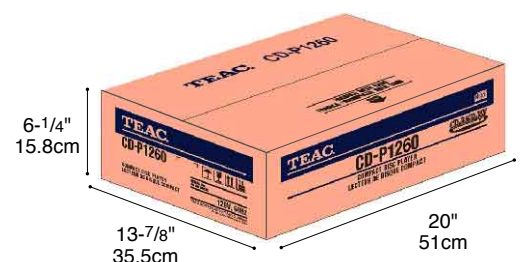

## Main Features

- Support CD, CD-R/RW and MP3 discs
- 1-bit Dual D/A Converter
- 8 Times Oversampling Rate
- Center Mounted Drive Mechanism
- Random Memory Program
- Repeat Play (1/ALL)
- Shuffle Play
- LCD Display
- Full Function Remote Control (RC-1044)

## General Specifications

- Analog Audio Out: x1
- Headphone Jack with Level Control: x1 (6.3mm)
- Operation: 120V AC, 60Hz (US), 230V AC, 50Hz (EUR)
- Dimensions (W x H x D): 17-1/8" x 4" x 11-1/4"  
435 x 100 x 285 mm
- Weight: 9.1 lbs. 4.1 kg

Net Weight: 11 lbs. 5.0 kg

EAN Code CD-P1260: TBA