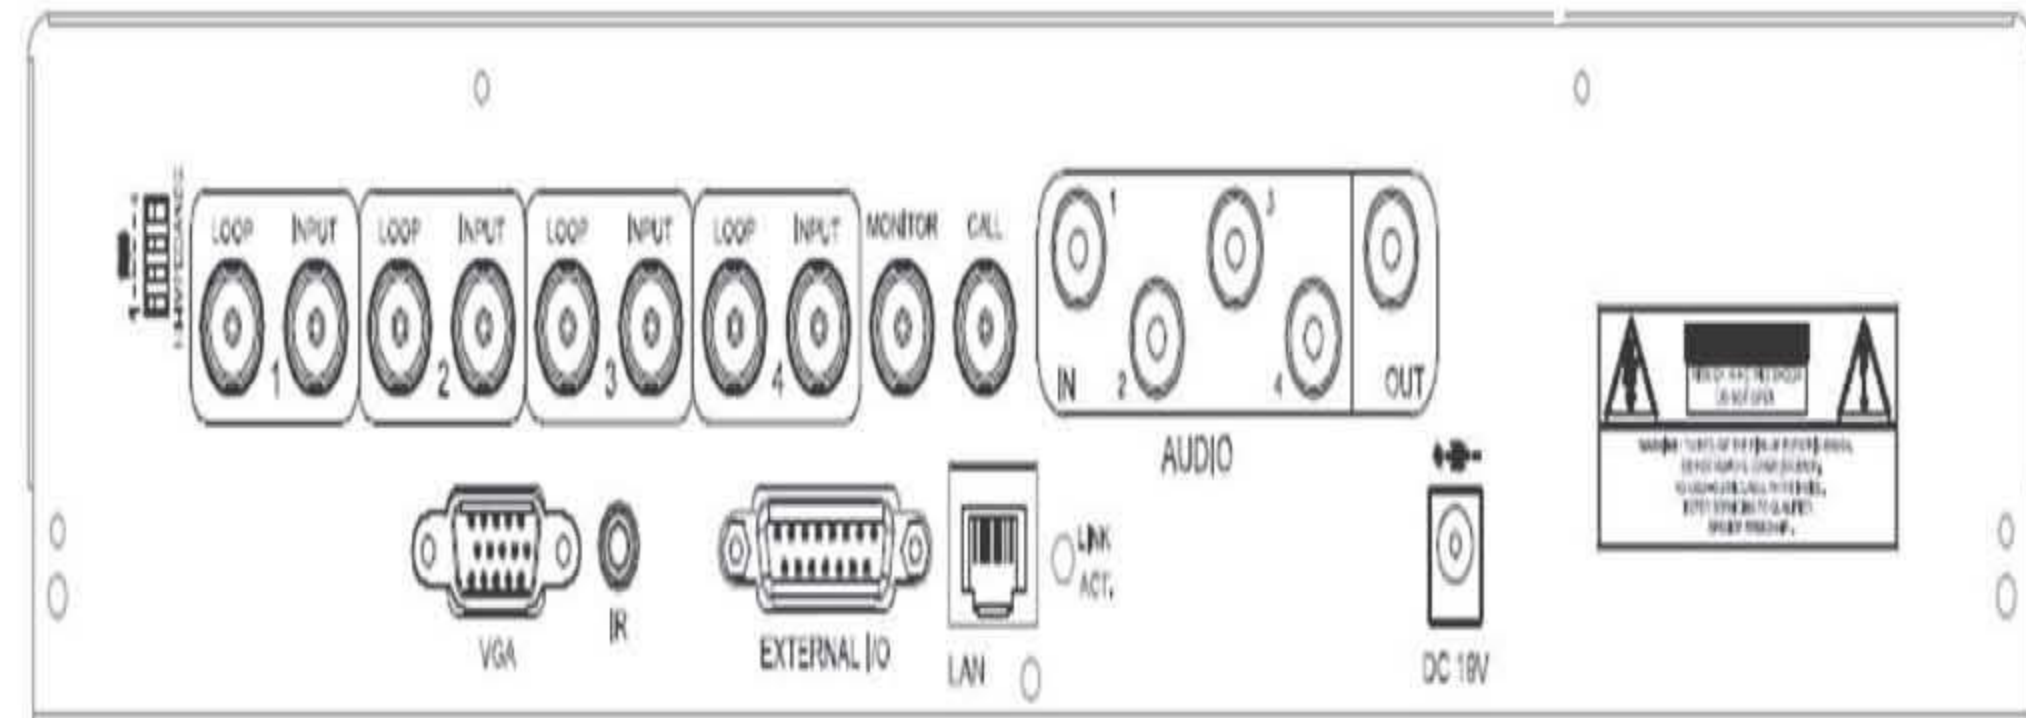

C-MPH04 Lite

4 Channel DVR c/w 500GB HDD

Specifications

1. Video System: NTSC / PAL (auto detection)
   - Video Compression Format: H.264
   - Video Input: 4 Channels (Composite video signal 1 Vp-p 75Ω BNC)
   - Video Loop Output: 4 Channels (Composite video signal 1 Vp-p 75Ω BNC)
   - Video Output (BNC): Main Monitor Output: for stable display
     Call Monitor Output: for sequence display
   - Video Output (VGA): Built-in VGA output for LCD monitor
   - Audio Input: 4 Channels (Mono)
   - Audio Output: 1 Channel (Mono)
   - Multiplex Operating: Supports live display, recording, playback, backup, and network simultaneously
   - Maximum Recording Rate (Frame):
     30 IPS @ 720x480 <NTSC>
     25 IPS @ 720x576 <PAL>
   - Maximum Recording Rate (Field):
     60 IPS @ 720x240 <NTSC>
     50 IPS @ 720x288 <PAL>
   - Maximum Recording Rate (CIF):
     120 IPS @ 352x240 <NTSC>
     100 IPS @ 352x288 <PAL>
   - Recording Mode: Manual / Timer / Motion / Alarm / Remote
   - Recording Quality Options: Super Best, Best, High & Normal
   - Pre-alarm Recording: YES (8 MB)
   - HDD Type: Accommodates 2 SATA HDDs
   - HDD Storage: Supports Maximum HDD Capacity to 2 Tera Byte (Unit c/w 500GB HDD)
   - HDD Quick Cleaning: Deletes HDD Data Efficiently (1TB within 2 seconds)
   - Quick Search : Time / Motion / Alarm search mode
   - USB Flash Drive Backup: Yes
   - DVD Writer Backup: No
   - Playback on PC: Windows Media Player compatible
   - Network Transfer Format: H.264
   - Ethernet: 10/100 Base-T.
   - Network Protocol: TCP/IP, PPPOE, DHCP and DDNS (Dynamic IP)
   - Network Surveillance Interface: Licensed software "Video Viewer" / Internet Explorer or Mozilla Firefox web browser / QuickTime player
   - Independent Network: Basic independent
   - Network Alarm Notification: E-mail and FTP server
   - CMS (Central Management System): Yes (Maximum: 16 different IPs)
   - Network E-map Function: Customized map for IP selection
   - R.E.T.R. (Remote Event Trigger Recording): Yes
   - Operating System for Network Function: Windows Vista / XP / 2000; Apple MAC OS
   - IR Remote Control: Yes
   - Multilingual OSD: Yes
   - Motion Detection Area: 16 x 12 grids per channel
   - Motion Detection Sensitivity: 4 adjustable parameters for accurate detection
   - PTZ Control: YES (Pelco-D & Pelco-P)
   - External Alarm: 4 inputs, 1 output
   - Picture Zoom: 2X digital zoom
   - Key Lock (Password Protection): Yes
   - Video Loss Detection: Yes
   - Camera Title: Supports up to 6 letters
   - Video Adjustable: Hue / Color / Contrast / Brightness
   - Date Display Format: YY/MM/DD, DD/MM/YY, MM/DD/YY
   - Daylight Saving: Yes
   - Power Source (±10%): DC 19V
   - Power Consumption (±10%): < 42 W
   - Operating Temperature: 10 ~ 40° (50°~104°)
   - Dimensions (mm)**: 375(W) x 61 (H) x 281 (D)
   - System Recovery: System auto recovery after power failure
   - Optional Peripherals: Keyboard controller
2. **Warranty**
3. Warranty Period: 3 Years

** Dimensional tolerance: ±5mm