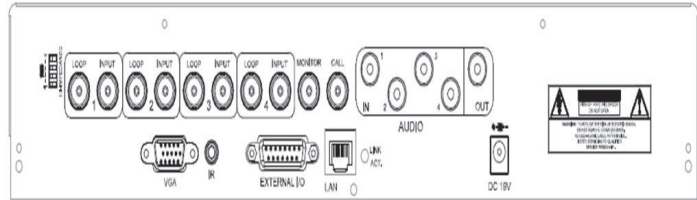

C-MPH04

4 Channel Network DVR with DVD Writer

Specifications

▶ Video System: NTSC / PAL (auto detection) ▶ Video Compression Format: H.264 ▶ Video Input: 4 Channels (Composite video signal 1 Vp-p 75Ω BNC) ▶ Video Loop Output: 4 Channels (Composite video signal 1 Vp-p 75Ω BNC) ▶ Video Output (BNC): Main Monitor Output: for stable display Call Monitor Output: for sequence display ▶ Video Output (VGA): Built-in VGA output for LCD monitor ▶ Audio Input: 4 Channels (Mono) ▶ Audio Output: 1 Channel (Mono) ▶ Multiplex Operating: Supports live display, recording, playback, backup, and network simultaneously ▶ Maximum Recording Rate (Frame): 30 IPS @ 720x480 <NTSC> 25 IPS @ 720x576 <PAL> ▶ Maximum Recording Rate (Field): 60 IPS @ 720x240 <NTSC> 50 IPS @ 720x288 <PAL> ▶ Maximum Recording Rate (CIF): 120 IPS @ 352x240 <NTSC> 100 IPS @ 352x288 <PAL> ▶ Recording Mode: Manual / Timer / Motion / Alarm / Remote ▶ Recording Quality Options: Super Best, Best, High & Normal ▶ Pre-alarm Recording: YES (8 MB) ▶ HDD Type: Accommodates 1 SATA HDD ▶ HDD Storage: Supports Maximum HDD Capacity to 1 Tera Byte ▶ HDD Quick Cleaning: Deletes HDD Data Efficiently (1TB within 2 seconds) ▶ Quick Search : Time / Motion / Alarm search mode ▶ USB Flash Drive Backup: Yes ▶ DVD Writer Backup: Yes ▶ Playback on PC: Windows Media Player compatible	▶ Network Transfer Format: H.264 ▶ Ethernet: 10/100 Base-T. ▶ Network Protocol: TCP/IP, PPPOE, DHCP and DDNS (Dynamic IP) ▶ Network Surveillance Interface: Licensed software "Video Viewer" / Internet Explorer or Mozilla Firefox web browser / QuickTime player ▶ Independent Network: Basic independent ▶ Network Alarm Notification: E-mail and FTP server ▶ CMS (Central Management System): Yes (Maximum: 16 different IPs) ▶ Network E-map Function: Customized map for IP selection ▶ R.E.T.R. (Remote Event Trigger Recording): Yes ▶ Operating System for Network Function: Windows Vista / XP / 2000; Apple MAC OS ▶ IR Remote Control: Yes ▶ Multilingual OSD: Yes ▶ Motion Detection Area: 16 x 12 grids per channel ▶ Motion Detection Sensitivity: 4 adjustable parameters for accurate detection ▶ PTZ Control: YES (Pelco-D & Pelco-P) ▶ External Alarm: 4 inputs, 1 output ▶ Picture Zoom: 2X digital zoom ▶ Key Lock (Password Protection): Yes ▶ Video Loss Detection: Yes ▶ Camera Title: Supports up to 6 letters ▶ Video Adjustable: Hue / Color / Contrast / Brightness ▶ Date Display Format: YY/MM/DD, DD/MM/YY, MM/DD/YY ▶ Daylight Saving: Yes ▶ Power Source (±10%): DC 19V ▶ Power Consumption (±10%): < 42 W ▶ Operating Temperature: 10 ~ 40° (50°~104°) ▶ Dimensions (mm)**: 375(W) x 61 (H) x 281 (D) ▶ System Recovery: System auto recovery after power failure ▶ Optional Peripherals: Keyboard controller

2. Warranty
3. Warranty Period: 3 Years

** Dimensional tolerance: ±5mm