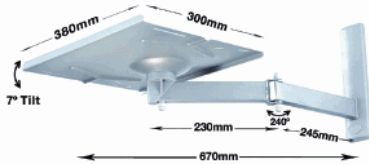

## BT514 VIEWLOGIC™ 14 - 14" SMALL CRT WALL MOUNT

- Designed for CRT TV's between 14" -16"
- Easy adjustment of tilt and swivel
- Includes safety strap
- Simple installation

AVAILABLE IN  
SILVER  
BLACK

## BT518 VIEWLOGIC™ 18 - 18" MEDIUM CRT WALL MOUNT

- Designed for CRT TV's up to 21"
- Easy adjustment of tilt and swivel
- Includes safety strap
- Simple installation
- Dual arm for maximum swivel

AVAILABLE IN  
SILVER  
BLACK