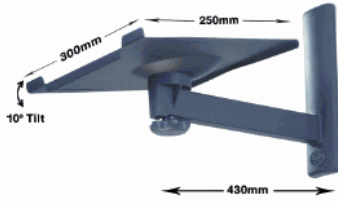

## BT514 VIEWLOGIC™ 14 - 14" SMALL CRT WALL MOUNT

- Designed for CRT TV's between 14" -16"
- Easy adjustment of tilt and swivel
- Includes safety strap
- Simple installation

AVAILABLE IN  
SILVER  
BLACK

## BT518 VIEWLOGIC™ 18 - 18" MEDIUM CRT WALL MOUNT

- Designed for CRT TV's up to 21"
- Easy adjustment of tilt and swivel
- Includes safety strap
- Simple installation
- Dual arm for maximum swivel

AVAILABLE IN  
SILVER  
BLACK

## BT521 VIEWLOGIC™ 21 - 21" MEDIUM CRT WALL MOUNT

- Designed for CRT TV's up to 21"
- Easy adjustment of tilt and swivel
- Includes safety strap
- Simple installation

AVAILABLE IN  
SILVER  
BLACK

## BT525 VIEWLOGIC™ 25 - 25" LARGE CRT WALL MOUNT

- Designed for Widescreen CRT TV's up to 28" and standard CRT's up to 26"
- Easy adjustment of tilt and swivel
- Includes safety strap
- Simple installation