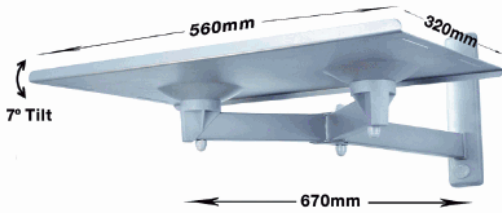

## BT518 VIEWLOGIC™ 18 - 18" MEDIUM CRT WALL MOUNT

- Designed for CRT TV's up to 21"
- Easy adjustment of tilt and swivel
- Includes safety strap
- Simple installation
- Dual arm for maximum swivel

AVAILABLE IN  
SILVER  
BLACK

## BT521 VIEWLOGIC™ 21 - 21" MEDIUM CRT WALL MOUNT

- Designed for CRT TV's up to 21"
- Easy adjustment of tilt and swivel
- Includes safety strap
- Simple installation

AVAILABLE IN  
SILVER  
BLACK

## BT525 VIEWLOGIC™ 25 - 25" LARGE CRT WALL MOUNT

- Designed for Widescreen CRT TV's up to 28" and standard CRT's up to 26"
- Easy adjustment of tilt and swivel
- Includes safety strap
- Simple installation