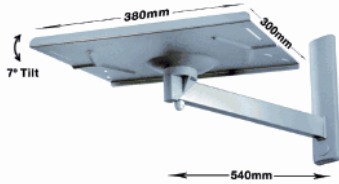

## BT514 VIEWLOGIC™ 14 - 14" SMALL CRT WALL MOUNT

- Designed for CRT TV's between 14" -16"
- Easy adjustment of tilt and swivel
- Includes safety strap
- Simple installation

AVAILABLE IN  
SILVER  
BLACK

## BT518 VIEWLOGIC™ 18 - 18" MEDIUM CRT WALL MOUNT

- Designed for CRT TV's up to 21"
- Easy adjustment of tilt and swivel
- Includes safety strap
- Simple installation
- Dual arm for maximum swivel

AVAILABLE IN  
SILVER  
BLACK

## BT521 VIEWLOGIC™ 21 - 21" MEDIUM CRT WALL MOUNT

- Designed for CRT TV's up to 21"
- Easy adjustment of tilt and swivel
- Includes safety strap
- Simple installation

AVAILABLE IN  
SILVER  
BLACK