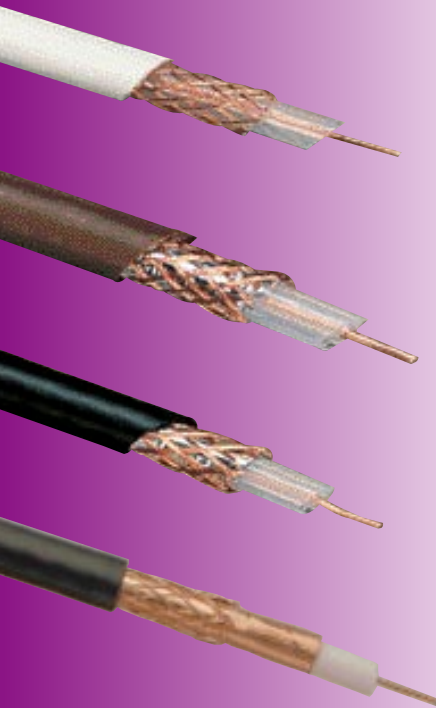

co-axial cable

DESCRIPTION	CAT. No.		BOX QTY
	WHITE	BROWN	
1/1.0mm conductor low-loss semi-airspaced TV download 100m reel 75Ω	530W	530B	4
1/1.25mm conductor low-loss semi-airspaced TV download 100m reel 75Ω		531	4
DESCRIPTION	WHITE	BLACK	BOX QTY
RG6 1/1.0mm conductor low-loss semi-airspaced satellite download 100m reel 75Ω	532W	532B	4
RG6 250m Reel		532B/250	1
RG59 CCTV co-axial cable 100m reel 75Ω		533	4
RG59 CCTV co-axial cable 250m Reel		533/250	4
DT100 co-axial cable 100m reel - for digital / satellite connection and high speed data transfer		534B	4
DT100 co-axial cable 250m reel		534B/250	1

cat5e data cable

DESCRIPTION	CAT. No.	BOX QTY
Solid unshielded twisted pair, cat 5e - 305m pull box	540	1

alarm cable

DESCRIPTION	CAT. No.		BOX QTY
	WHITE	BROWN	
4 core alarm cable 100m reel • Colour coded red, blue, yellow, black	630/W	630/B	12
6 core alarm cable 100m reel • Colour coded red, blue, yellow, black, white, green	631/W	631/B	6
8 core alarm cable 100m reel • Colour coded red, blue, yellow, black, white, green, orange, brown	632/W	632/B	6
12 core alarm cable 100m reel • Colour coded red, blue, yellow, black, white, green, orange, brown, grey, purple, pink, turquoise	633/W	633/B	4